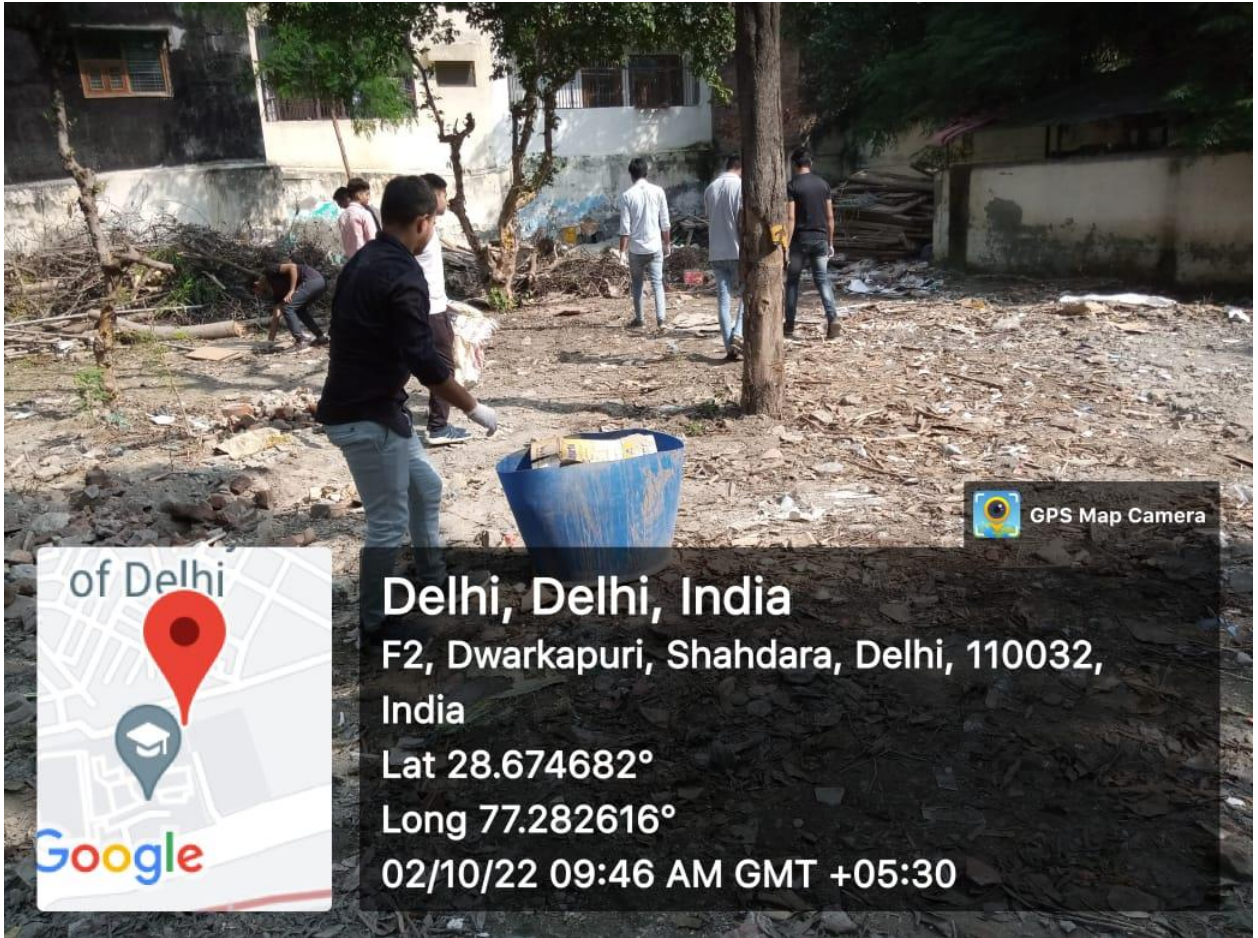

Delhi, Delhi, India

**F2, Dwarkapuri, Shahdara, Delhi, 110032,
India**

Lat 28.674682°

Long 77.282616°

02/10/22 09:46 AM GMT +05:30